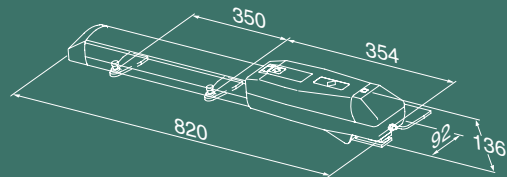

INSTALLATION DRAWING

DIMENSIONS

MAXIMUM MEASURES

MEASURES	A	B
DU.352FC	105 ÷ 165	105 ÷ 165
DU.35L28C	150 ÷ 230	150 ÷ 230