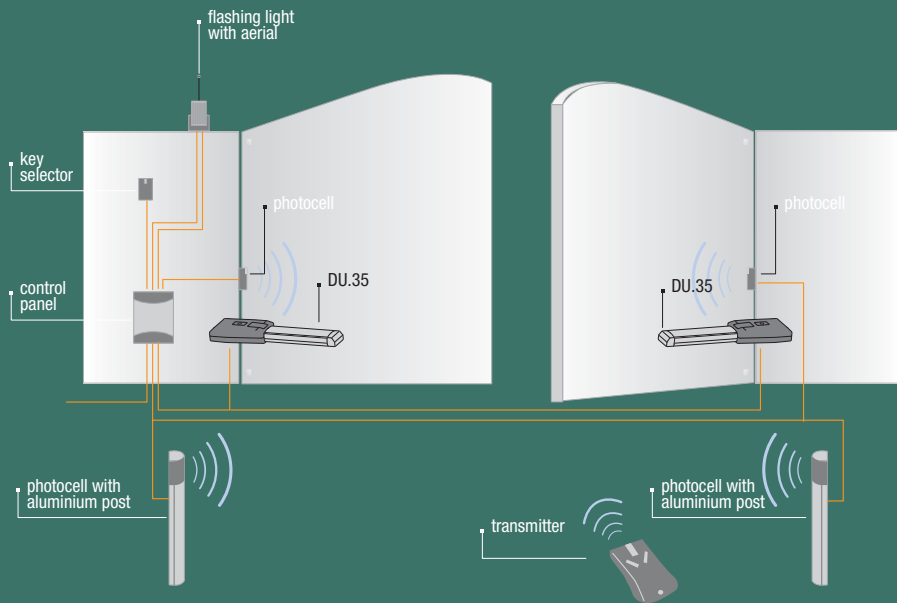

INSTALLATION DRAWING

DIMENSIONS

MAXIMUM MEASURES

MEASURES	A	B
DU.352FC	105 ÷ 165	105 ÷ 165
DU.35L28C	150 ÷ 230	150 ÷ 230