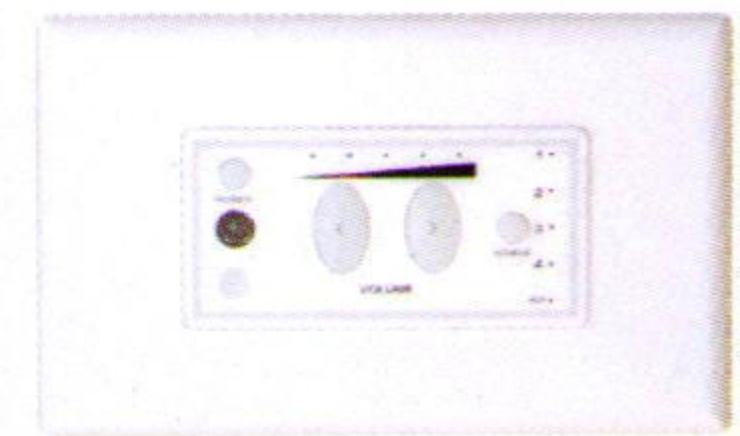

Speaker Specifications

Product	H8RW 8" In Wall/Ceiling Speakers	H8CC 8" In Wall/Ceiling Speakers	H65RW 6.5" In Wall/Ceiling Speakers	H6CC 6" In Wall/Ceiling Speakers
				
Product Code	S2331	S2333	S2330	S2425
Dimensions	35.6cm H x 25.4cm H	27.3cm D	30.5cm H x 21.9cm H	24.0cm D
Cutout Dimensions	32.38cm H x 22.07cm W	23.8cm D	27.3cm H x 18.57cm W	17.6cm D
Mounting Depth	6.2cm	9.6cm	7.8cm	9.0cm
Shipping Weight	2.7kg (pair)	3.8kg (Pair)	4.32kg (pair)	3.8kg (pair)
Frequency Responses	55Hz ~ 20kHz ± 4kHz	50Hz ~ 20kHz ± 4kHz	50Hz ~ 20kHz ± 4kHz	50Hz ~ 20kHz ± 4kHz
Impedence	Compatible w/8ohm Output	Compatible w/8ohm Output	Compatible w/8 ohm Output	Compatible w/8ohm Output
Efficiency (dB 1w/1m)	90dB	90dB	89dB	89dB
Recommended Amp	20-100 W/channel	20-100 W/channel	20-100 W/channel	20-100 W/channel
Mid-Bass	20.3cm Kevlar Cone	20cm Kevlar Cone	16.5cm Kevlar Cone	16.5cm Kevlar Cone
Tweeter	2.5cm Dome in Swivel Mount	2.5cm Dome in Swivel Mount	2.5cm Dome in Swivel Mount	2.5cm Dome in Swivel Mount
Colour/Finish	Matte/White (Paintable)	Matte/White (Paintable)	Matte/White (Paintable)	Matte/White (Paintable)
Aimable Tweeter	Yes	Yes	Yes	Yes

Music Hub Specifications

Rated for 8 ohm Speakers

Product Code	S4731
Line Input Sensitivity	1.45 V @ 1 KHz
AUX Input Sensitivity	0.67 V @ 1 KHz
RMS Power Output	6.6 V @ 1 KHz
Frequency Response	16.4 Hz ~16.4KHz
Signal-to-Noise	60 dB @ 1 KHz
Min Channel Separation	50 dB @ 1 KH

Music Room Manager Specifications

Product Code	S4730
Volume Levels	15 Levels, 5 LEDs
Source Selection	5 LEDs
Buttons (Backlit)	Power, Volume, Source
IR Frequency	38KHz

Ask about other Hills Home Products