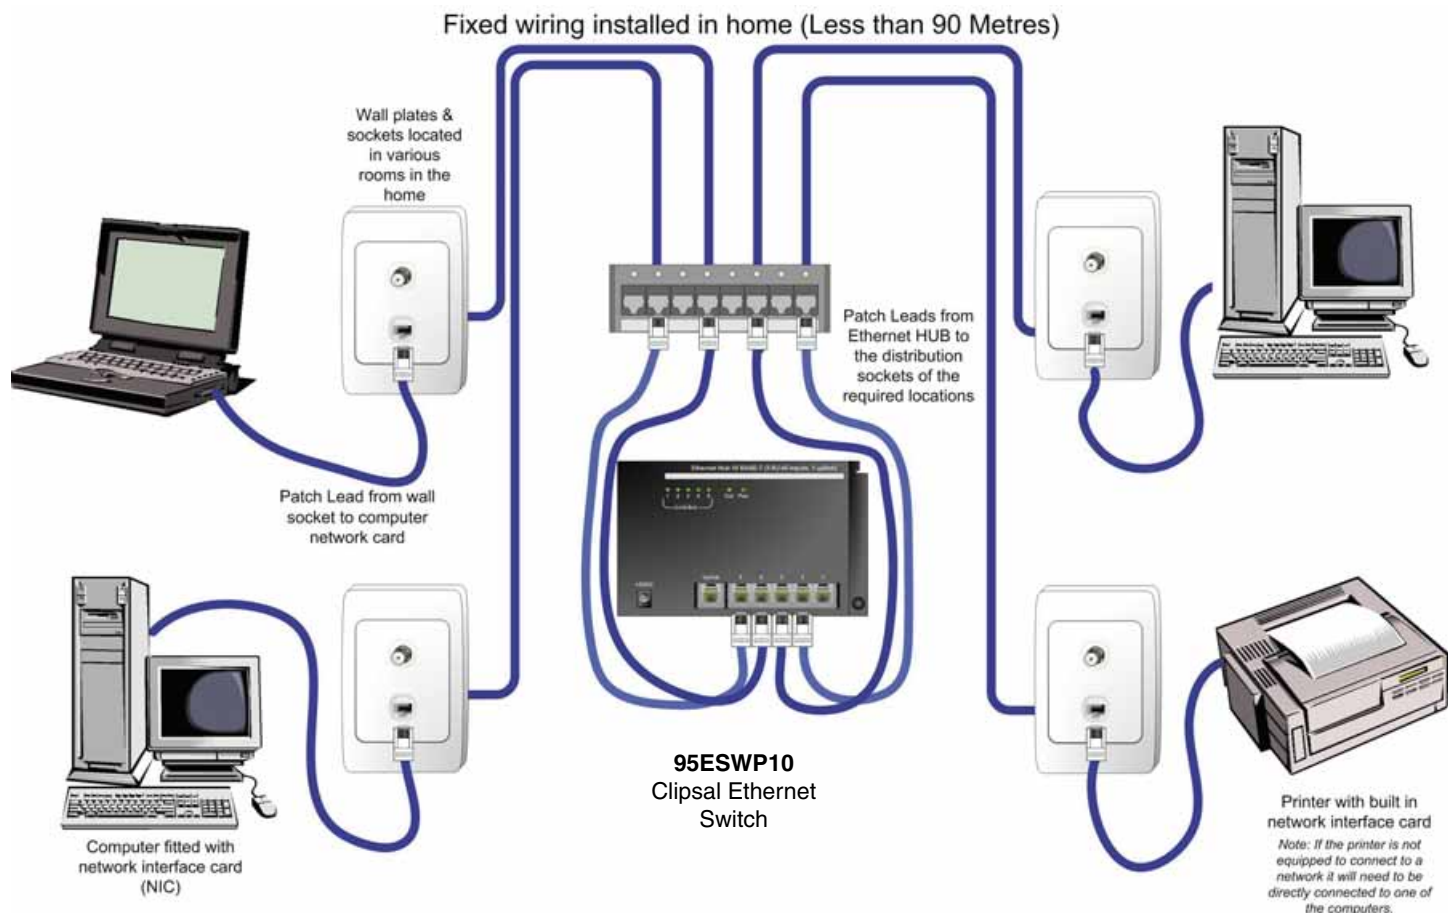

Typical Connection Diagram

StarServe Home Office Data Wiring Diagram

Products of Clipsal Integrated Systems Pty Ltd

Member of Clipsal Australia Holdings Group
ABN 15 089 444 931

Head Office

12 Park Terrace, Bowden
South Australia 5007
PO Box 103 Hindmarsh, South Australia 5007
Telephone (08) 8440 0500
International +61 8 8440 0500

Facsimile (08) 8346 0845
International +61 8 8346 0845

Internet www.clipsal.com/cis
E-Mail cis@clipsal.com.au

CIS Technical Support Hotline

1300 722 247

International Enquiries

International Sales and Marketing

Telephone +61 8 8269 0587
Facsimile +61 8 8340 7350
E-Mail export@clipsal.com.au

New Zealand

Clipsal Industries (NZ) Ltd
Telephone +64 9 576 3403

Malaysia

Clipsal Integrated Systems (M) Sdn Bhd
Telephone +60 3 7665 3555

Singapore

Clipsal Integrated Systems Pte Ltd
Telephone +65 6266 1998

China

Clipsal China Limited
Telephone +86 755 8237 5959

Greece

Schneider Electric AE
Telephone +30 69 4646 3200

Hong Kong

Clipsal Integrated Systems (HK) Limited
Telephone +852 2487 0261

India

Schneider Electric India Pvt Ltd
Telephone +91 11 5159 0000

Indonesia

PT Clipsal Graha Nusantara
Telephone +62 21 630 6430

Korea

Clipsal Korea Co. Ltd
Telephone +82 31 708 9240

Pakistan

Clipsal Pakistan (PVT) Ltd
Telephone +92 21 506 7278

Philippines

Clipsal Representative Office
Telephone +632 683 0275-78

South Africa

Clipsal South Africa (Pty) Ltd
Telephone +27 11 314 5200

Sri Lanka

Clipsal Lanka (PVT) Ltd
Telephone +94 11 4 792111

Taiwan

Clipsal (Taiwan) Co Ltd
Telephone +886 2 2558 3456

Thailand

Clipsal Thailand Ltd
Telephone +66 2 952 5338-42, 7660-3

United Arab Emirates

Clipsal Middle East
Telephone +971 6 5570 777

United Kingdom

Clipsal Integrated Systems (UK)
Telephone +44 1628 508 530

Vietnam

Clipsal - VTEC
Telephone +848 856 3002

Patented O/N 6265 MAR 04/02

© Clipsal Integrated Systems Pty Ltd 2004.
Created in Australia 2004. All rights reserved.
CLPADV7409