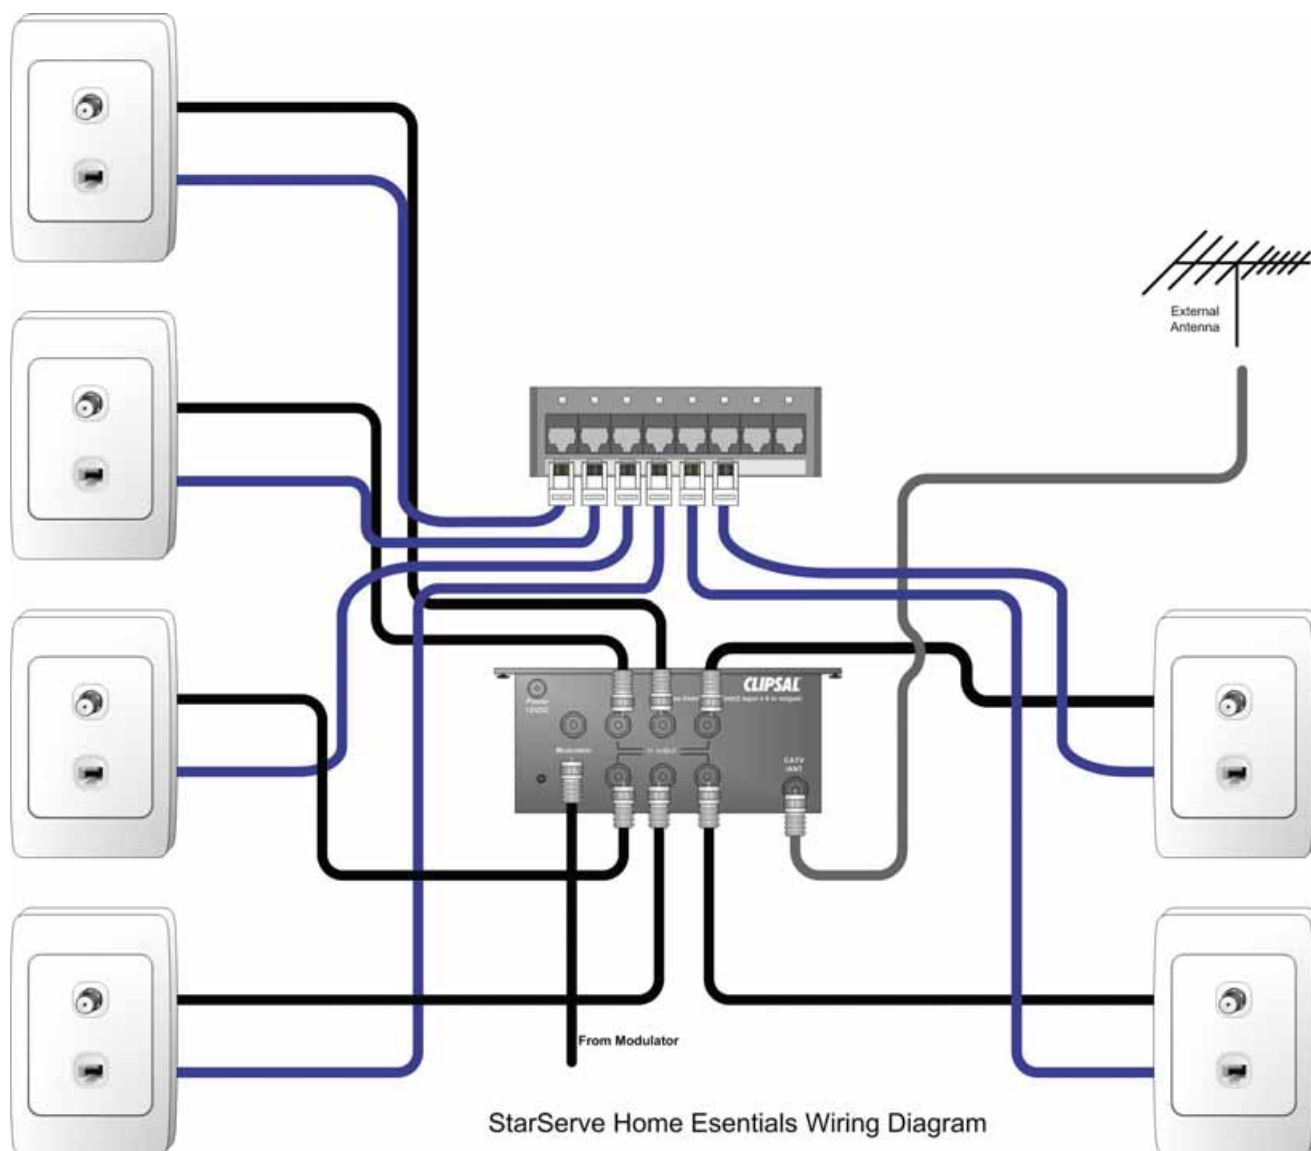

Typical Connection Diagram

StarServe Home Essentials Wiring Diagram

Products of Clipsal Integrated Systems Pty Ltd

Member of Clipsal Australia Holdings Group
ABN 15 089 444 931

Head Office

12 Park Terrace, Bowden
South Australia 5007
PO Box 103 Hindmarsh, South Australia 5007
Telephone (08) 8440 0500
International +61 8 8440 0500

Facsimile (08) 8346 0845
International +61 8 8346 0845

Internet www.clipsal.com/cis
E-Mail cis@clipsal.com.au

CIS Technical Support Hotline

1300 722 247

International Enquiries

International Sales and Marketing

Telephone +61 8 8269 0587
Facsimile +61 8 8340 7350
E-Mail export@clipsal.com.au

New Zealand

Clipsal Industries (NZ) Ltd
Telephone +64 9 576 3403

Malaysia

Clipsal Integrated Systems (M) Sdn Bhd
Telephone +60 3 7665 3555

Singapore

Clipsal Integrated Systems Pte Ltd
Telephone +65 6266 1998

China

Clipsal China Limited
Telephone +86 755 8237 5959

Greece

Schneider Electric AE
Telephone +30 69 4646 3200

Hong Kong

Clipsal Integrated Systems (HK) Limited
Telephone +852 2487 0261

India

Schneider Electric India Pvt Ltd
Telephone +91 11 5159 0000

Indonesia

PT Clipsal Graha Nusantara
Telephone +62 21 630 6430

Korea

Clipsal Korea Co. Ltd
Telephone +82 31 708 9240

Pakistan

Clipsal Pakistan (PVT) Ltd
Telephone +92 21 506 7278

Philippines

Clipsal Representative Office
Telephone +632 683 0275-78

South Africa

Clipsal South Africa (Pty) Ltd
Telephone +27 11 314 5200

Sri Lanka

Clipsal Lanka (PVT) Ltd
Telephone +94 11 4 792111

Taiwan

Clipsal (Taiwan) Co Ltd
Telephone +886 2 2558 3456

Thailand

Clipsal Thailand Ltd
Telephone +66 2 952 5338-42, 7660-3

United Arab Emirates

Clipsal Middle East
Telephone +971 6 5570 777

United Kingdom

Clipsal Integrated Systems (UK)
Telephone +44 1628 508 530

Vietnam

Clipsal - VTEC
Telephone +848 856 3002

Patented O/N 6216 MAR 04/02

© Clipsal Integrated Systems Pty Ltd 2004.
Created in Australia 2004. All rights reserved.
CLPADV7407