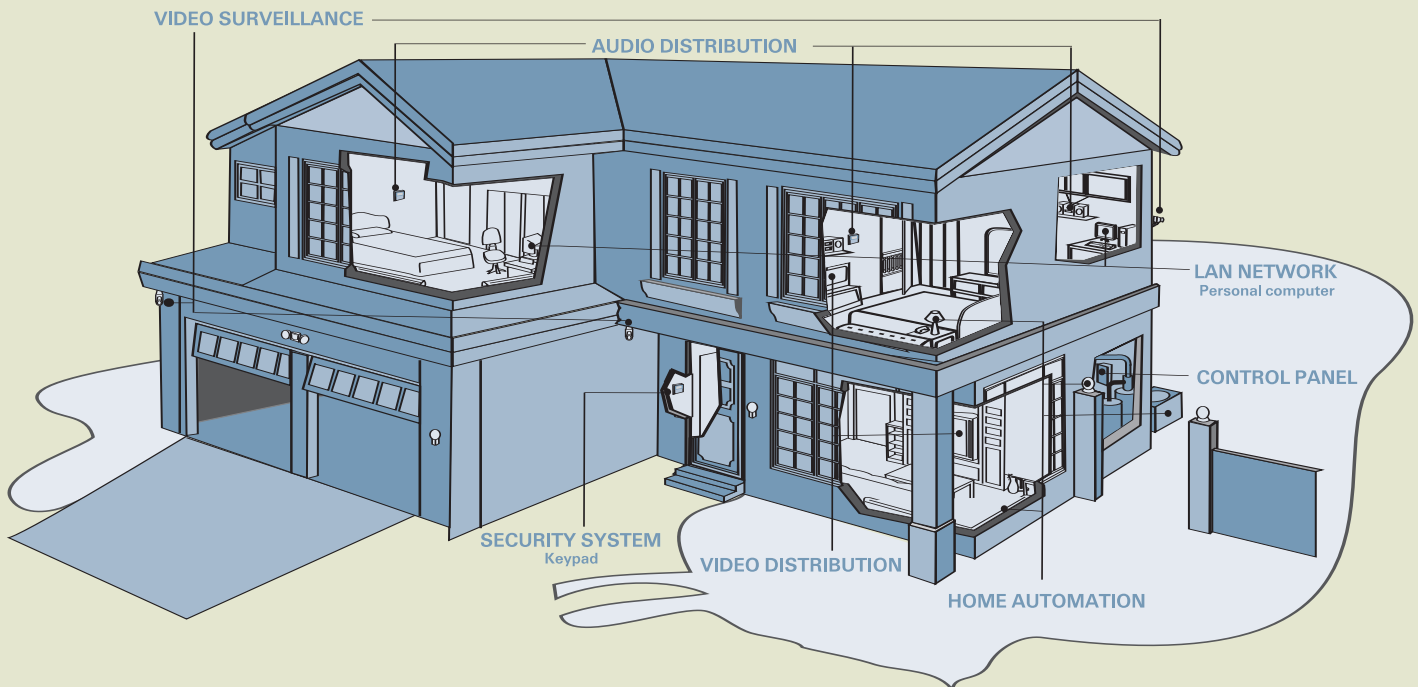

Networking and structured wiring are among the fastest growing amenities in homebuilding, and increasingly, a common upgrade in older homes. See how Concourse structured cabling systems and application modules will increase the enjoyment of your home through the integration of a number of lifestyle enhancements.

Get the most for your home with Concourse by DSC