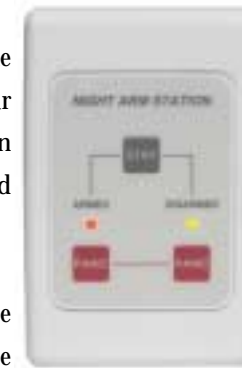

A Range of Options

Ask your security advisor about the range of options available for your Solution Ultima 880 system that can increase your level of protection and add to your peace of mind.

Like the Night Arm Station that can be added to provide convenient bedside security. It allows you to arm and disarm your system at the touch of a button and it also has a built in panic function, right at your bedside.